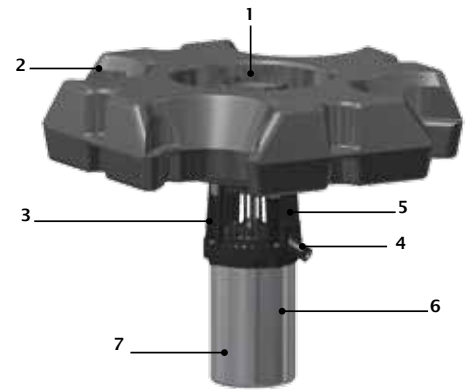

TRISTAR

AERATING FOUNTAIN

- » Most energy efficient system in the industry.
- » 5 year all-inclusive warranty.
- » Operates in 30in or 75cm of water. (No additional depth needed when adding LED lights; additional 10in or 26cm required if adding high voltage lights.)
- » Complete package includes assembled unit, power control center, and cable. (No PCC for 50HZ.)
- » Power control center comes standard with surge arrester, timer and GFCI (Exc: optional EPD for 460V.)
- » Cable quick disconnect standard.
- » Safety tested and listed with ETL & ETL-C, conforming to UL standards; and carries a 3rd party listing with CE.
- » Effectively controls algae, aquatic weeds, and foul odors; while deterring insects and insect breeding.
- » Published results from 3rd party testing verify highest oxygen transfer and pumping rates in the industry.

Product specifications and CADs can be found online through www.otterbine.com or www.caddetails.com.

*We Guarantee that
You'll Love Your Pattern*

PRODUCT ILLUSTRATION

1. High-tech thermal plastic pumping chambers are staged to allow for easy interchange.
2. Rugged low visibility closed cell foam filled float includes handles and protective pockets for lights when applicable.
3. Industrial strength thermal plastic screen helps keep debris out of the unit.
4. Electrical quick disconnect is part of the upper plate to prevent damage.
5. Mixed flow pumping system achieves maximum pumping capacities.
6. Oil cooled, efficient 3450/2875 RPM custom built motor incorporates a g-type seal to ensure dependability and long life.
7. Corrosion resistant, durable 18 gauge/316 grade stainless steel motor housing.